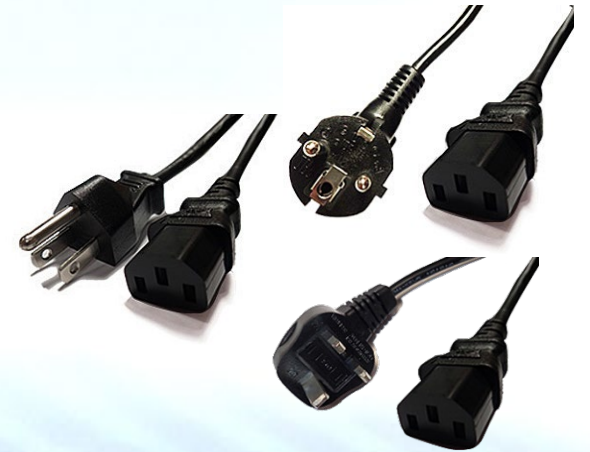

Accessories List - 4 Vehicle Cradle

EA520 Vehicle Cradle
PN#5000-900097G

USB 2.0 Type-C Cable
PN#1550-905919G

EA520 Rugged Smartphone

**Optional
*Please install the **Detachable part**
in the cradle for EA520 w/o boot
case
PN#386566G*

Accessories List - 4

Vehicle Cradle

EA520 Vehicle Cradle
PN#5000-900097G

**USB 2.0 Type-C
Cable**
PN#1550-905919G

Ball Joint Part
(w/ AMPs screws)
PN#MKP234

**Dashboard
Mount Only**
PN#MNU131

**HD AMPs
mount**
PN#MNU232

Optional

EA520 Rugged Smartphone

Accessories List - 5 4-slot Battery Charger

EA520 4-slot Battery Charger
PN#5100-900033G

12V/5A Power Supply
PN#1010-900068G

**3-pin Power Cord
(optional)**
(US) #1010-601551G
(EU) #1550-602333G
(UK) #1550-602689G

EA520 Rugged Smartphone

**Default attached cover on the cradle for EA520 w/o boot case*4*

Accessories List - 6 4-slot Terminal Charging Cradle

EA520 4-slot Charging Cradle
PN#5000-900100G

12V/5A Power Supply
PN#1010-900068G